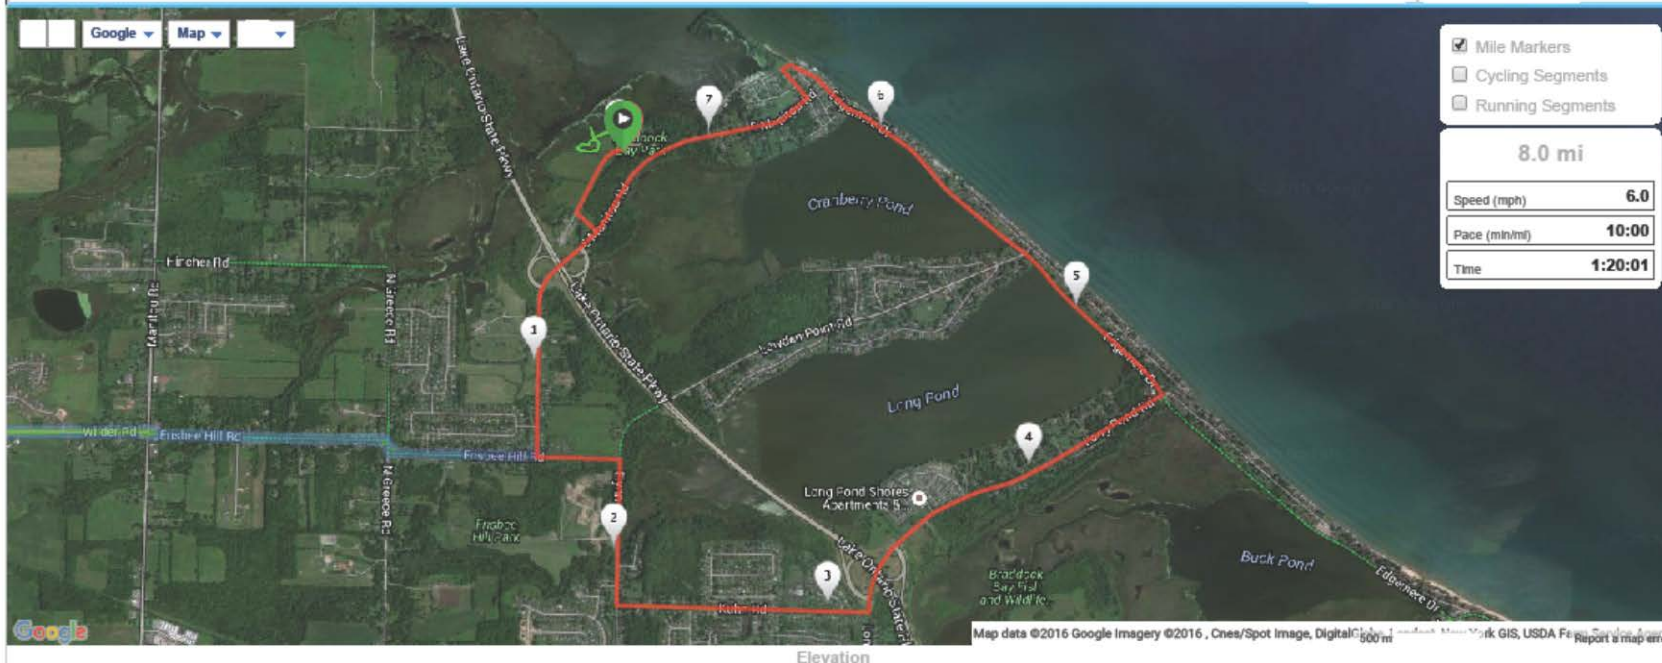

Freezeroo #5 2/13/16

Send to Device Share

Freezeroo #5 from Braddock Bay Park

Mile locations are approximate (measured with a Garmin 310 XT)

Mile 1: In front of house at 336 E. Manitou Rd

Mile 2: Just before the bridge (asphalt/cement seam) on Flynn Rd

Mile 3: Driveway at 33 Kuhn Rd

Mile 4: 125 Long Pond Rd (127/125 sign)

Mile 5: Pole #160 on Edgemere Dr (no littering sign across the road)

Mile 6: Pole #221 on Edgemere Dr in front of tan house

Mile 7: E. Manitou @ Overlook Tr