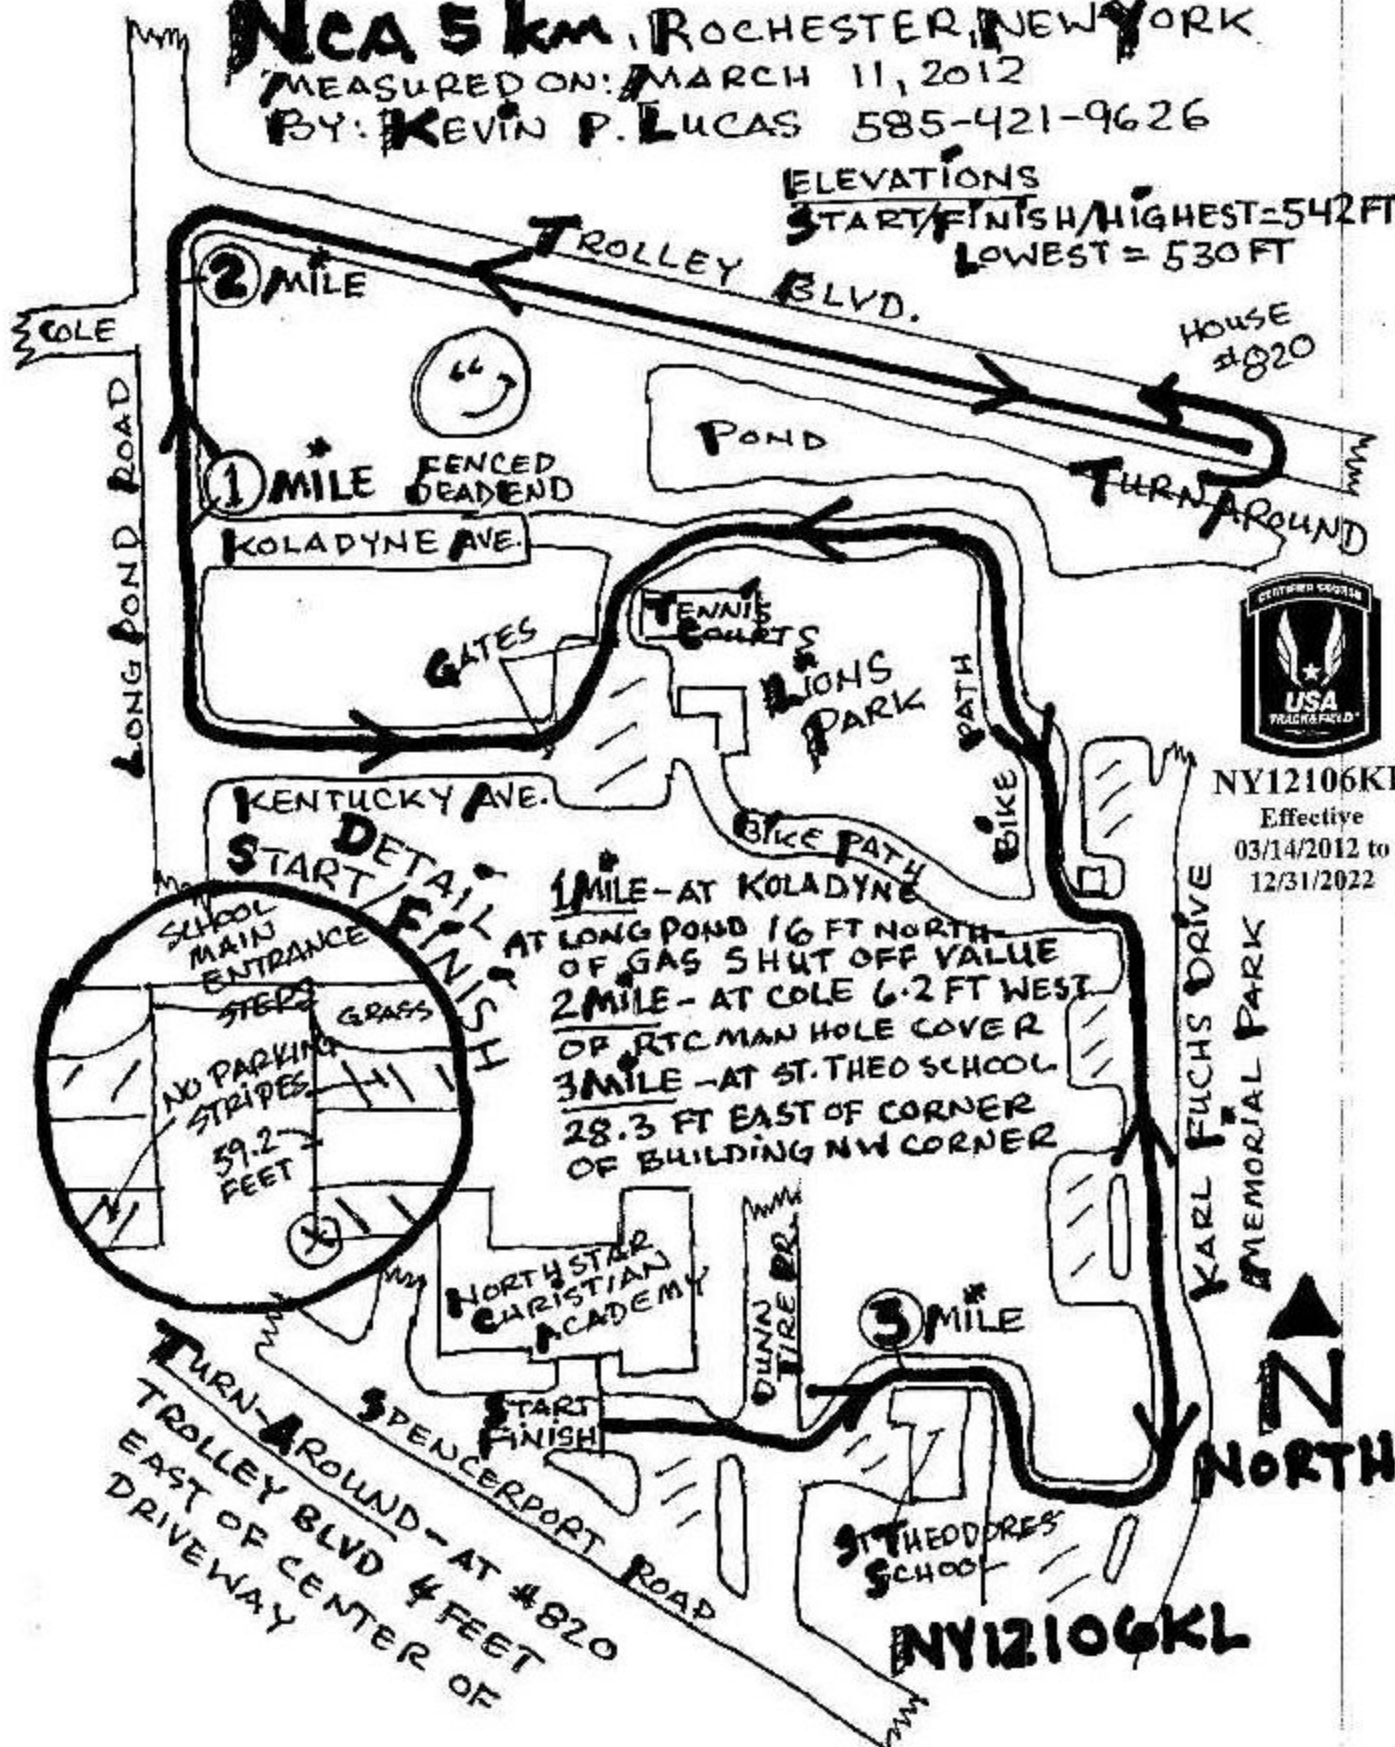

NCA 5 km, ROCHESTER, NEW YORK

MEASURED ON: MARCH 11, 2012

BY: KEVIN P. LUCAS 585-421-9626

ELEVATIONS

START/FINISH/HIGHEST = 542 FT
 LOWEST = 530 FT

NY12106KL
 Effective 03/14/2012 to 12/31/2022

NY12106KL